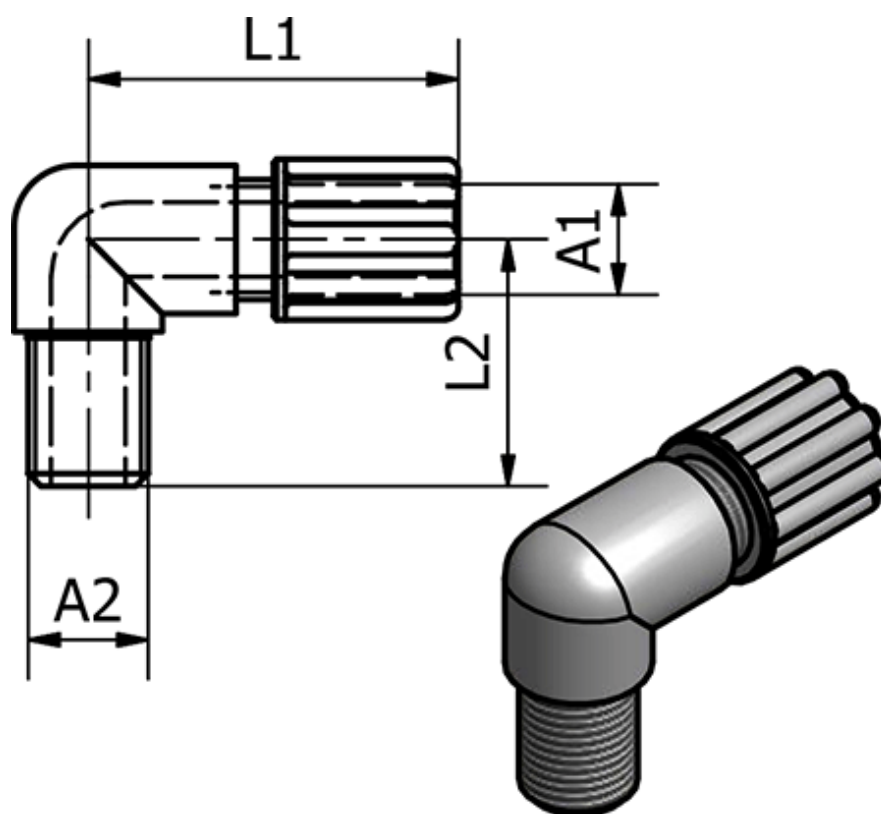

Article number: 58614072

Description: Push-on 140.72, Ø6/8 - G 3/8"
Angle

Measures

Ext. Hose Diameter A1	= 6/8
L1	= 32
L2	= 27
Thread A2	= G 3/8"